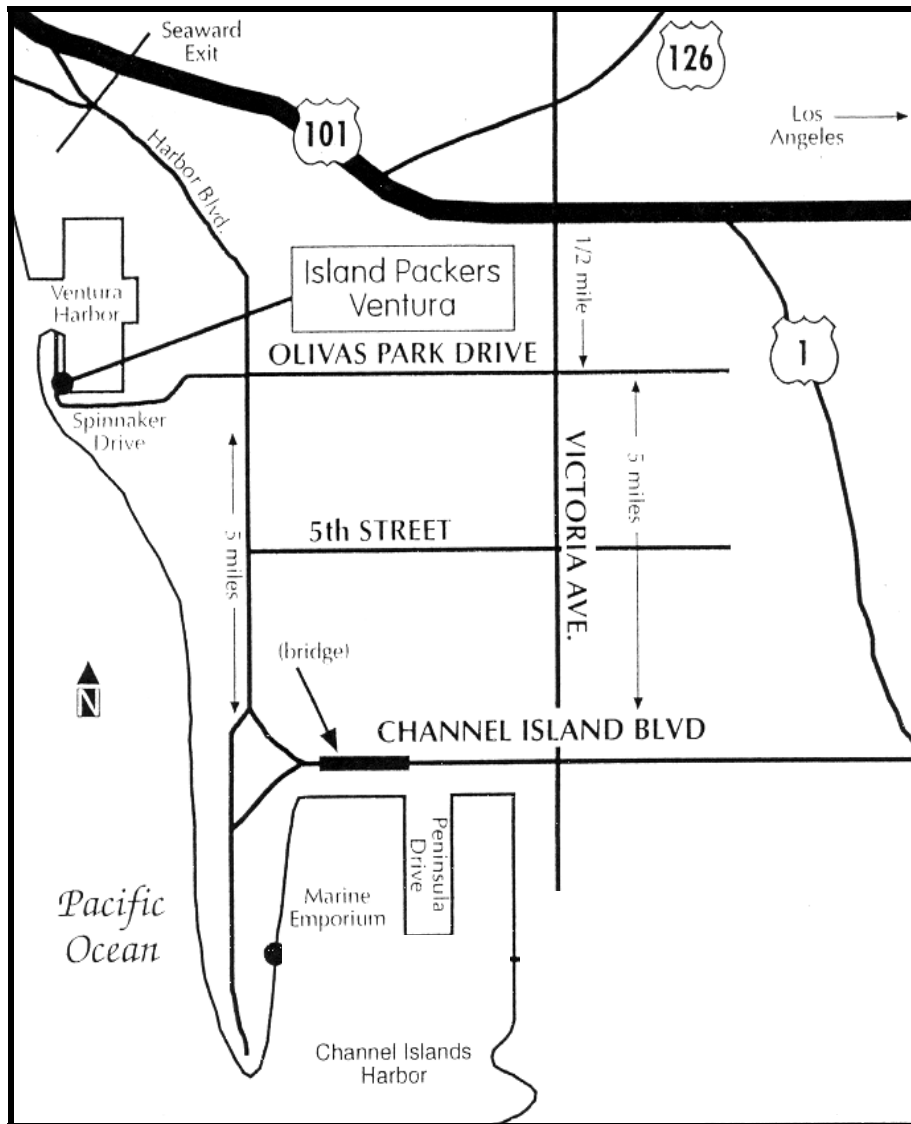

Ventura Departures: Island Packers

Call 805.642.1393 after 5:30am on trip day to verify "go" status.

1691 Spinnaker Drive

Northbound 101: Exit at Victoria, go left under freeway for 1/2 mile to Olivas Park Drive. Turn right, for another 1/2 mile. Olivas Park Drive becomes Spinnaker Drive. In 1/2 mile look for sign on road that says "Island Tours."

Southbound 101: Exit at Seaward Avenue. Turn left at the light onto Harbor Blvd. Proceed 1 3/4 miles to Spinnaker Drive. Turn right. In 1/2 mile look for sign on road that reads "Island Tours."